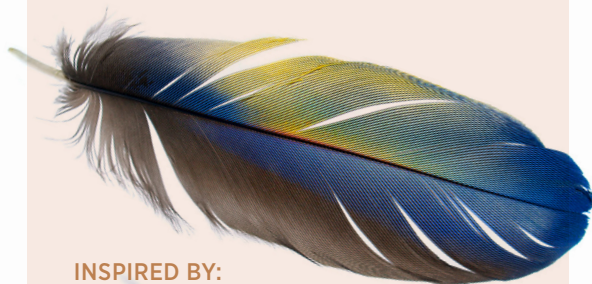

FRAME FEATURES:

Material

- Thin acetate

Bridge & Hinge Designs

- Saddle-style fixed bridge
- Spring hinge

Shape & Fit

- Rectangular silhouette
- Gender: Male

Size: Medium

Face Shape: 

Frame Collection

- Acetate Collection

COUNTRY OF ORIGIN: ITALY

INSPIRED BY:

Maui Jim has captured the delicate patterns of the Kapa designs in the temples of our new Kapa collection frames. Each design is pulled from the traditional patterns of the ancient I'e kuku.

AVAILABILITY

STYLE	COLOR	CORE
MJO2116-26SP	Rootbeer Smoke	Spear Core
MJO2116-26MT	Rootbeer Smoke	Mountain Core
MJO2116-08MT	Matte Navy / Rootbeer	Mountain Core
MJO2116-08SP	Matte Navy / Rootbeer	Spear Core
MJO2116-15MT	Forest / Lime	Mountain Core
MJO2116-15SP	Forest / Lime	Spear Core
MJO2116-01MT	Chocolate / Moss	Mountain Core
MJO2116-01SP	Chocolate / Moss	Spear Core
MJO2116-03MT	Midnight / Ocean	Mountain Core
MJO2116-03SP	Midnight / Ocean	Spear Core
MJO2116-02	Gloss Black	Plain Core